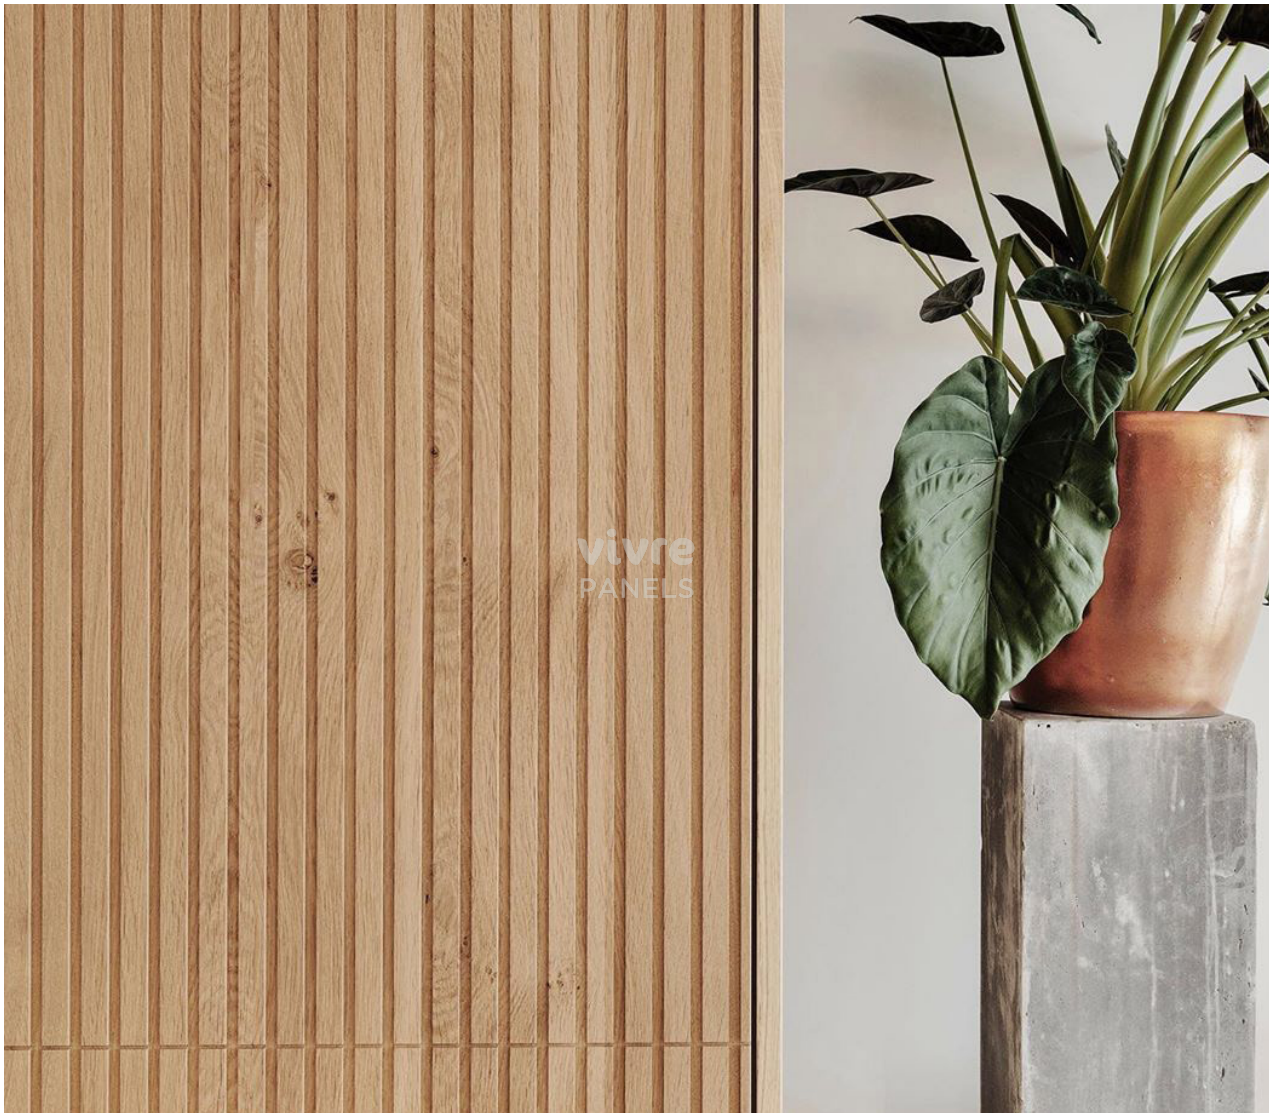

DESIGNS	THICKNESS (mm)	LENGTH (ft)	WIDTH (mm)
NARROW FLUTES	4.5	8	148
WIDE FLUTES	4.5	8	146
DEEP CHANNEL	5.5	8	144
DEEP FLUTE	6.5	8	144
PEAKS	6.5	8	146

EVOWOOD LAMELLA APPLICATIONS

vivre
PANELS

vivre
PANELS

PRODUCT CATEGORIES

- Flexible Plywood (MLH / Gurjan)
- Birch Plywood
- Rubberwood Finger Joint Board
- Keuring (Gurjan) Plywood
- Oriented Strand Board (OSB)
- Laminated (Melamine) Plywood
- MDF
- Insulated Softboard (Pin Board)
- Malaysian Solid Wood Door