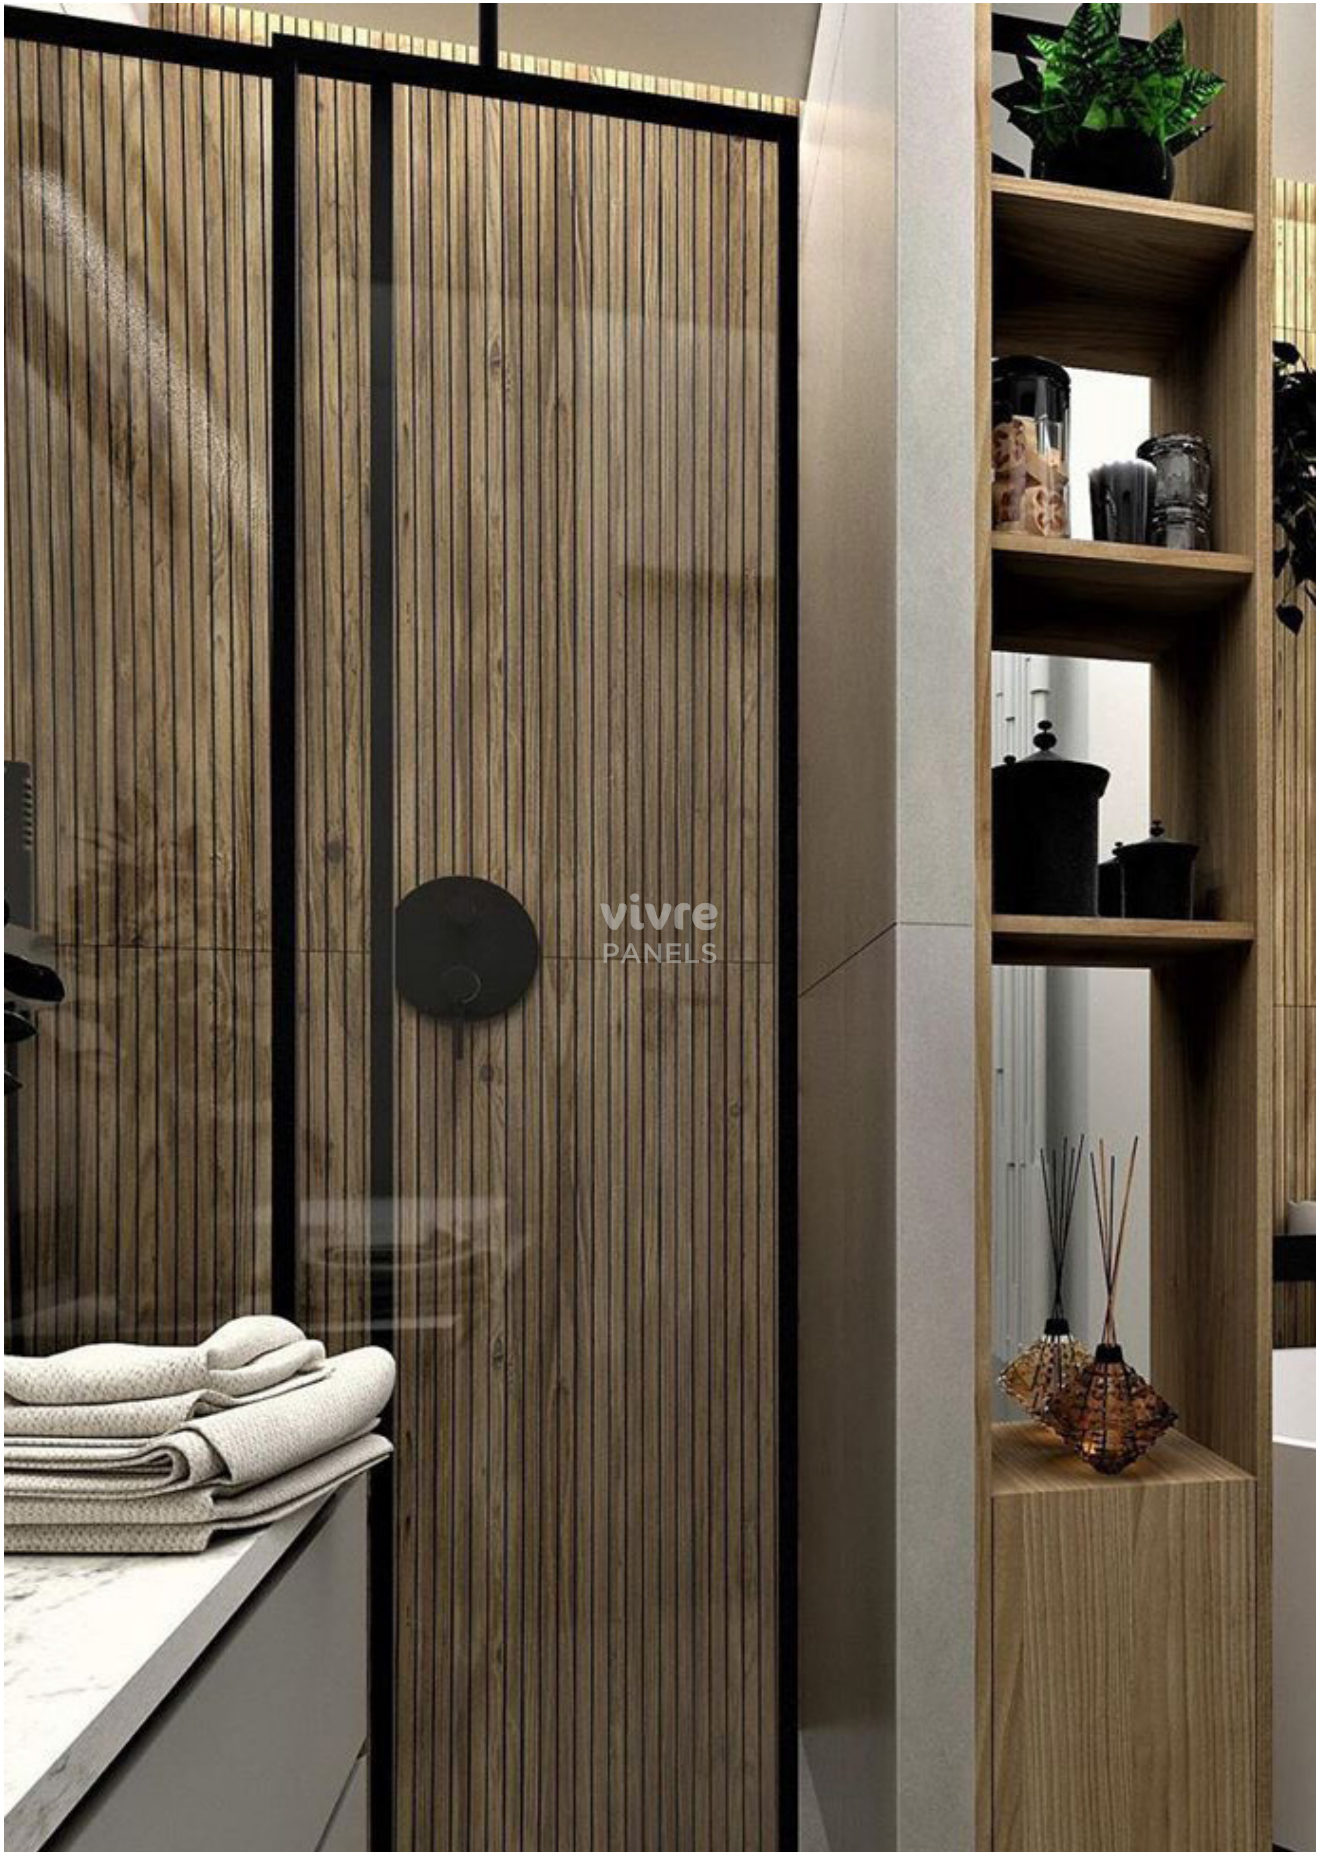

DESIGNS	THICKNESS (mm)	LENGTH (ft)	WIDTH (mm)
NARROW FLUTES	4.5	8	148
WIDE FLUTES	4.5	8	146
DEEP CHANNEL	5.5	8	144
DEEP FLUTE	6.5	8	144
PEAKS	6.5	8	146

EVOWOOD LAMELLA APPLICATIONS

vivre
PANELS

vivre
PANELS